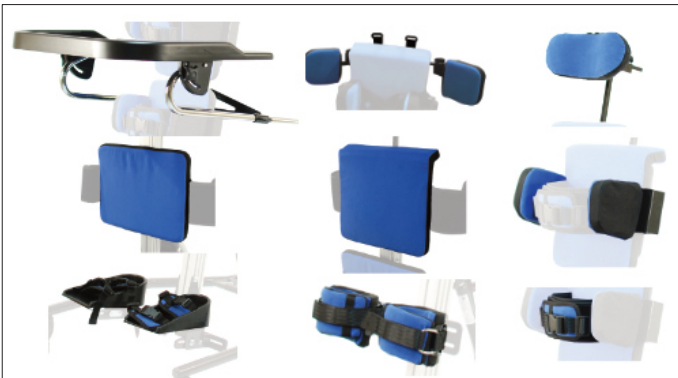

Technical information	Size 1	Size 2	Size 2+ *	Size 3	Size 4
User height	60 - 95 cm	90 - 130 cm	90 - 130 cm	120 - 155 cm	130 - 180 cm
User max weight	30 kg	40 kg	40 kg	55 kg	80 kg
Manual tilt	Yes	Yes	Yes	Yes	No
Power tilt	Yes	Yes	Yes	Yes	Yes
Footprint (length x width)	75 x 58 cm	75 x 58 cm	100 x 70 cm	100 x 70 cm	108 x 75 cm
* ELLA size 2+ , larger base allows maximal abduction					

Wide range of modules

Extra abduction (4-in-1)

ELLA STANDER

- Top class modularity; all modules fit every frame size
- Supports with stepless and independently bilateral adjustments
- Designed and manufactured in Finland
- Intuitive and simple adjustments make adaptation incredibly easy.
- 90° tilt with gas spring or electric actuator
- Upright, prone, supine and abducted standing, all with one product