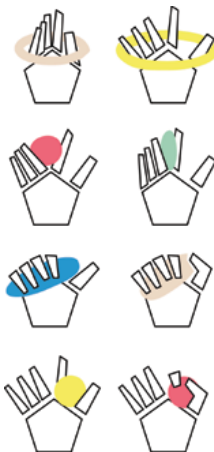

The Theraflex Putty™ strengthens weakened grasp through exercise and is used for rehabilitative exercise or stress relief. It is odorless, does not stain and will not leave any residue on patient's hands. Theraflex Putty™ is non-toxic, greaseless, hypo-allergenic and latex-free. The Theraflex Putty™ is available in 5 colors/resistances and comes prepacked.

Theraflex Putty™ now has an added anti-microbial component.