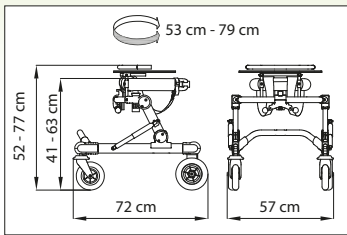

new!

extra small

GRILLO

front drive gait trainer size ZERO

user height:
min. 75 cm - 29"
max. 90 cm - 35"

Max load:
35 kg (Lbs 77)

 design and quality
MADE IN ITALY since 1980

by